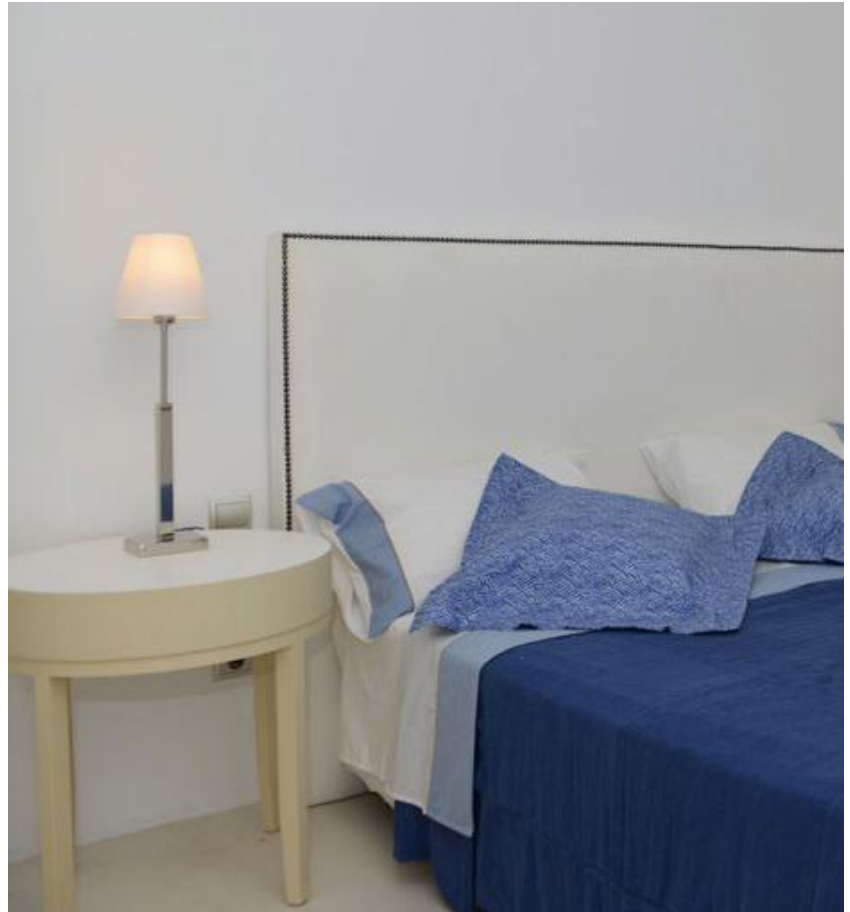

Villa
IRIS
ELIA

MYKONOS - GREECE

Villa IRIS (302.00sqm.), luxurious villa of high aesthetics with a private pool and an excellent sea view, is located at a short distance from the cosmopolitan beach of "ELIA". It is surrounded by fully shaped and planted only with Mediterranean vegetation open space (1,879.00 sqm.) and complete integrated with the natural environment.

Bedrooms : **5**

Bathrooms : **5**

Guests : **10**

Open areas with shaded pergolas, a private pool with overflow and a shaded masonry barbecue with a fully furnished dining area complete the villa facilities. From the pool and the outdoor living area the view is breathtaking! The flexible layout of the interior space creates a sense of pure luxury and simplicity, combining the traditional Cycladic architecture with the discretion and the comforts of a contemporary minimalist house.

The entry level (111.00sqm.) includes:

- large living room with cozy dining area
- modern and fully equipped kitchen
- bathroom
- large master bedroom (with king-size bed and ensuite bathroom) which has a private entrance
- large dining terrace with pergola

The lower level (163.00sq.m.) includes:

- comfortable seating area
- kitchenette
- bathroom
- large master bedroom (with king-size bed and ensuite bathroom)
- large master bedroom (with two single beds and ensuite bathroom)
- bedroom with king-size bed and private bathroom and
- bedroom with double bed
- In the lower level of the house are located barbeque with a fully furnished dining area