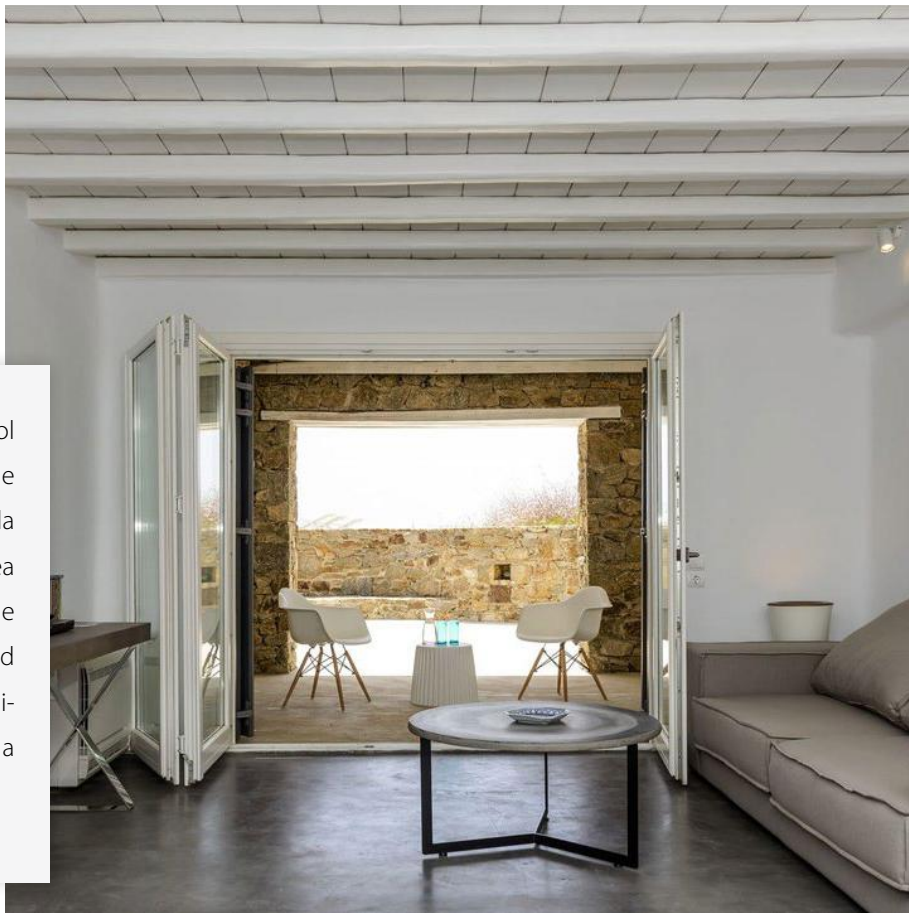

Villa
IRIS
ELIA

MYKONOS - GREECE

Villa IRIS (302.00sqm.), luxurious villa of high aesthetics with a private pool and an excellent sea view, is located at a short distance from the cosmopolitan beach of "ELIA". It is surrounded by fully shaped and planted only with Mediterranean vegetation open space (1,879.00 sqm.) and complete integrated with the natural environment.

Bedrooms : **5**

Bathrooms : **5**

Guests : **10**

Open areas with shaded pergolas, a private pool with overflow and a shaded masonry barbecue with a fully furnished dining area complete the villa facilities. From the pool and the outdoor living area the view is breathtaking! The flexible layout of the interior space creates a sense of pure luxury and simplicity, combining the traditional Cycladic architecture with the discretion and the comforts of a contemporary minimalist house.

The entry level (111.00sqm.) includes:

- large living room with cozy dining area
- modern and fully equipped kitchen
- bathroom
- large master bedroom (with king-size bed and ensuite bathroom) which has a private entrance
- large dining terrace with pergola

The lower level (163.00sq.m.) includes:

- comfortable seating area
- kitchenette
- bathroom
- large master bedroom (with king-size bed and ensuite bathroom)
- large master bedroom (with two single beds and ensuite bathroom)
- bedroom with king-size bed and private bathroom and
- bedroom with double bed
- In the lower level of the house are located barbeque with a fully furnished dining area